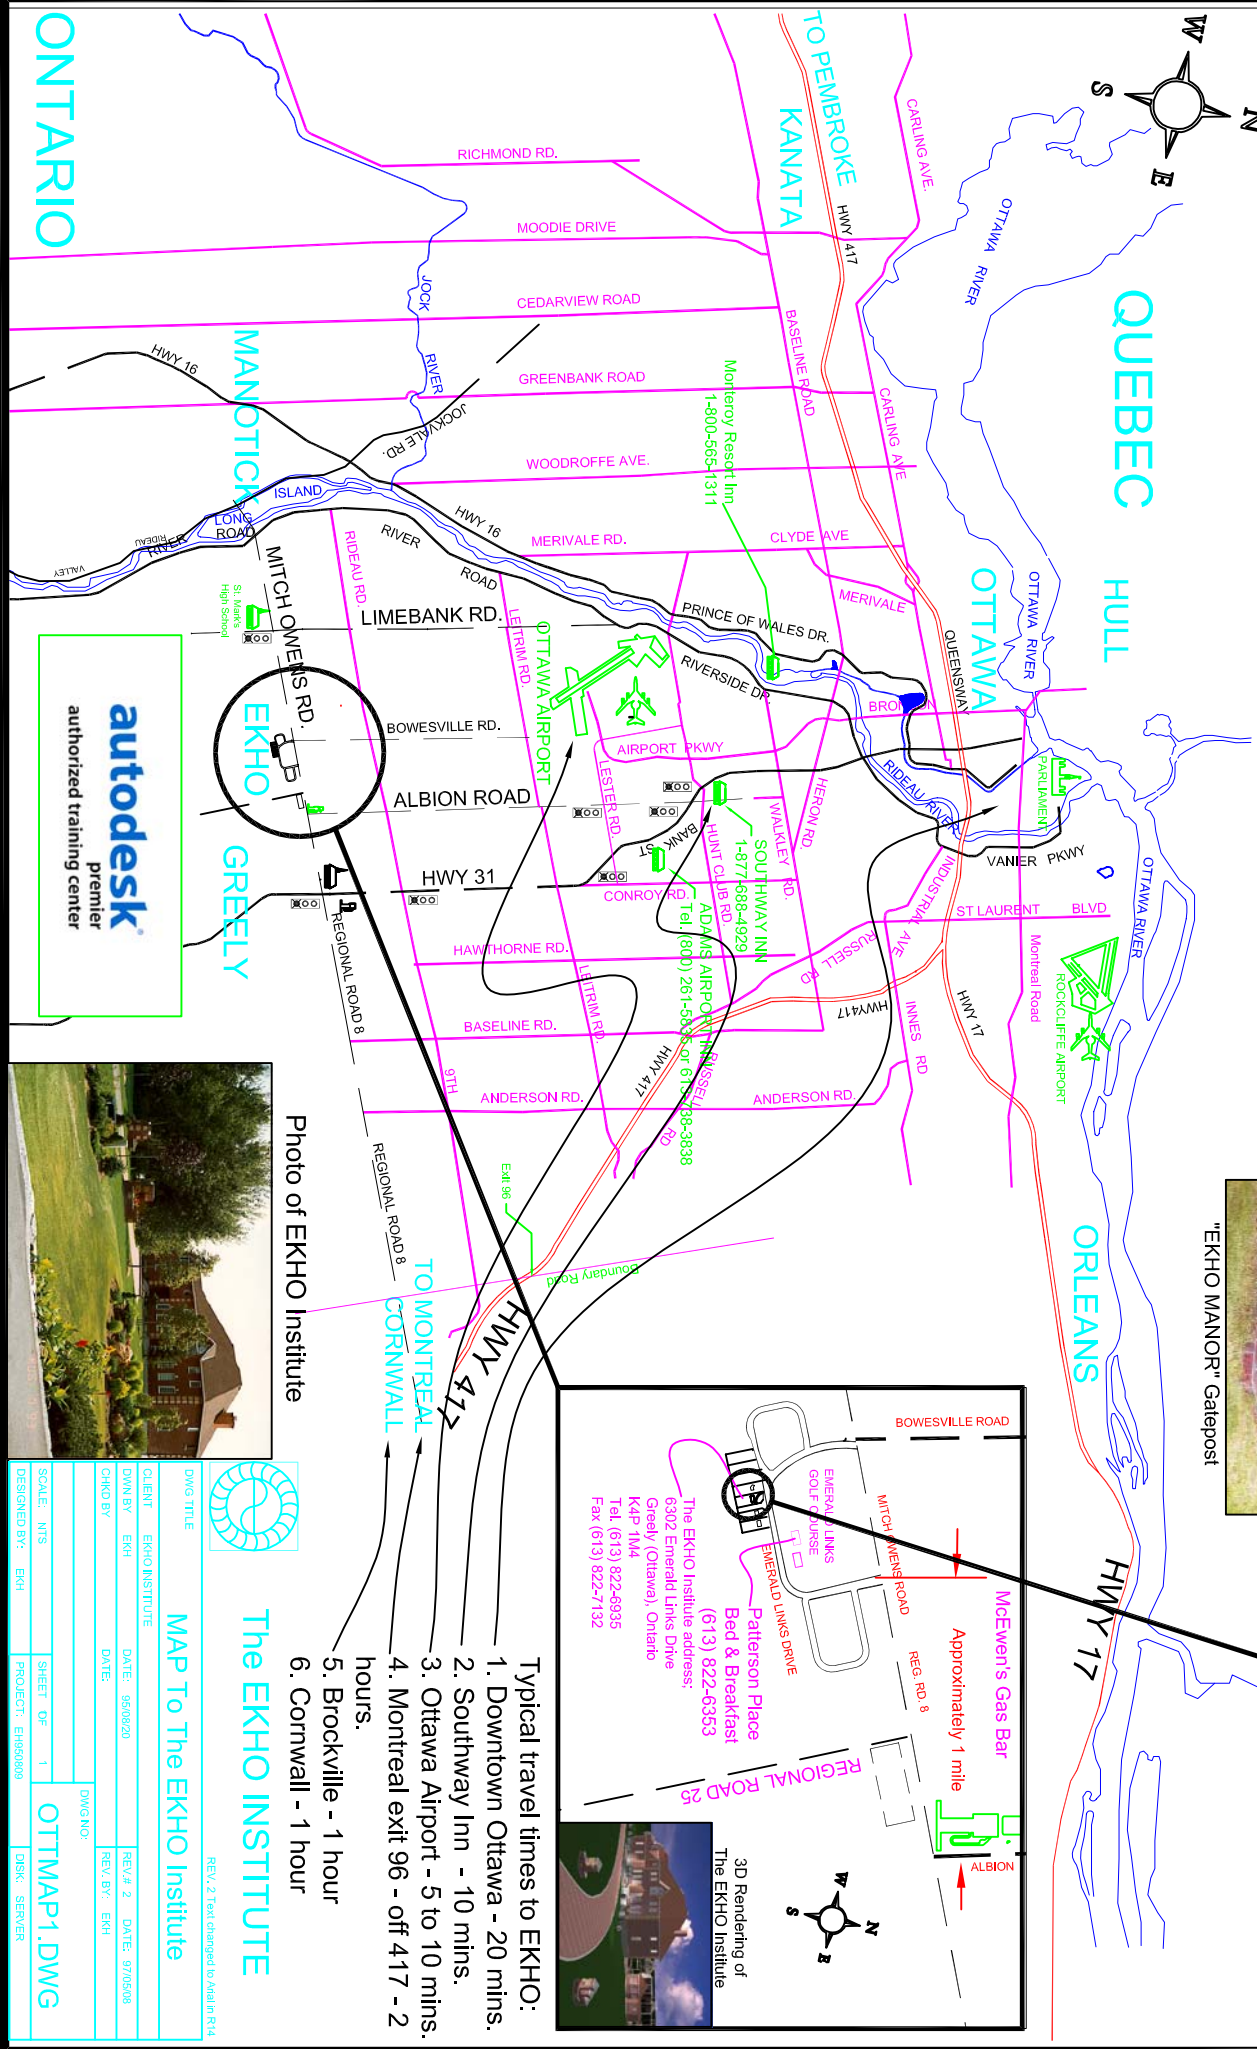

LEGEND

-  WATERWAYS
-  EXPRESSWAYS
-  PREFERRED MAJOR ROUTES
-  PREFERRED SECONDARY ROUTES
-  COMMON ROUTES

-  TRAFFIC LIGHTS

 Classroom 1 Entry  Classroom 2 Entry
You are in the classroom checked off!

autodesk
Premier
authorized training center

3D Rendering of The EKHO Institute

Approximately 1 mile

McEwen's Gas Bar

Patterson Place Bed & Breakfast (613) 822-6353

The EKHO Institute address: 6302 Emerald Links Drive Greely (Ottawa), Ontario K4P 1M4
Tel: (613) 822-6935 Fax: (613) 822-7132

- Typical travel times to EKHO:**
1. Downtown Ottawa - 20 mins.
 2. Southway Inn - 10 mins.
 3. Ottawa Airport - 5 to 10 mins.
 4. Montreal exit 96 - off 417 - 2 hours.
 5. Brockville - 1 hour
 6. Cornwall - 1 hour

The EKHO INSTITUTE

MAP To The EKHO Institute

DWG TITLE		MAP To The EKHO Institute	
CLIENT	EKHO INSTITUTE	DATE	9/6/09/20
DWGN BY	EKH	REV.# 2	DATE: 9/7/09/08
CHKD BY		REV. BY:	EKH
SCALE	1/8" = 1'	SHEET	06
DESIGNED BY:	EKH	PROJECT:	EKHO0909
		DISK:	SERVER
			OTTMAP1.DWG